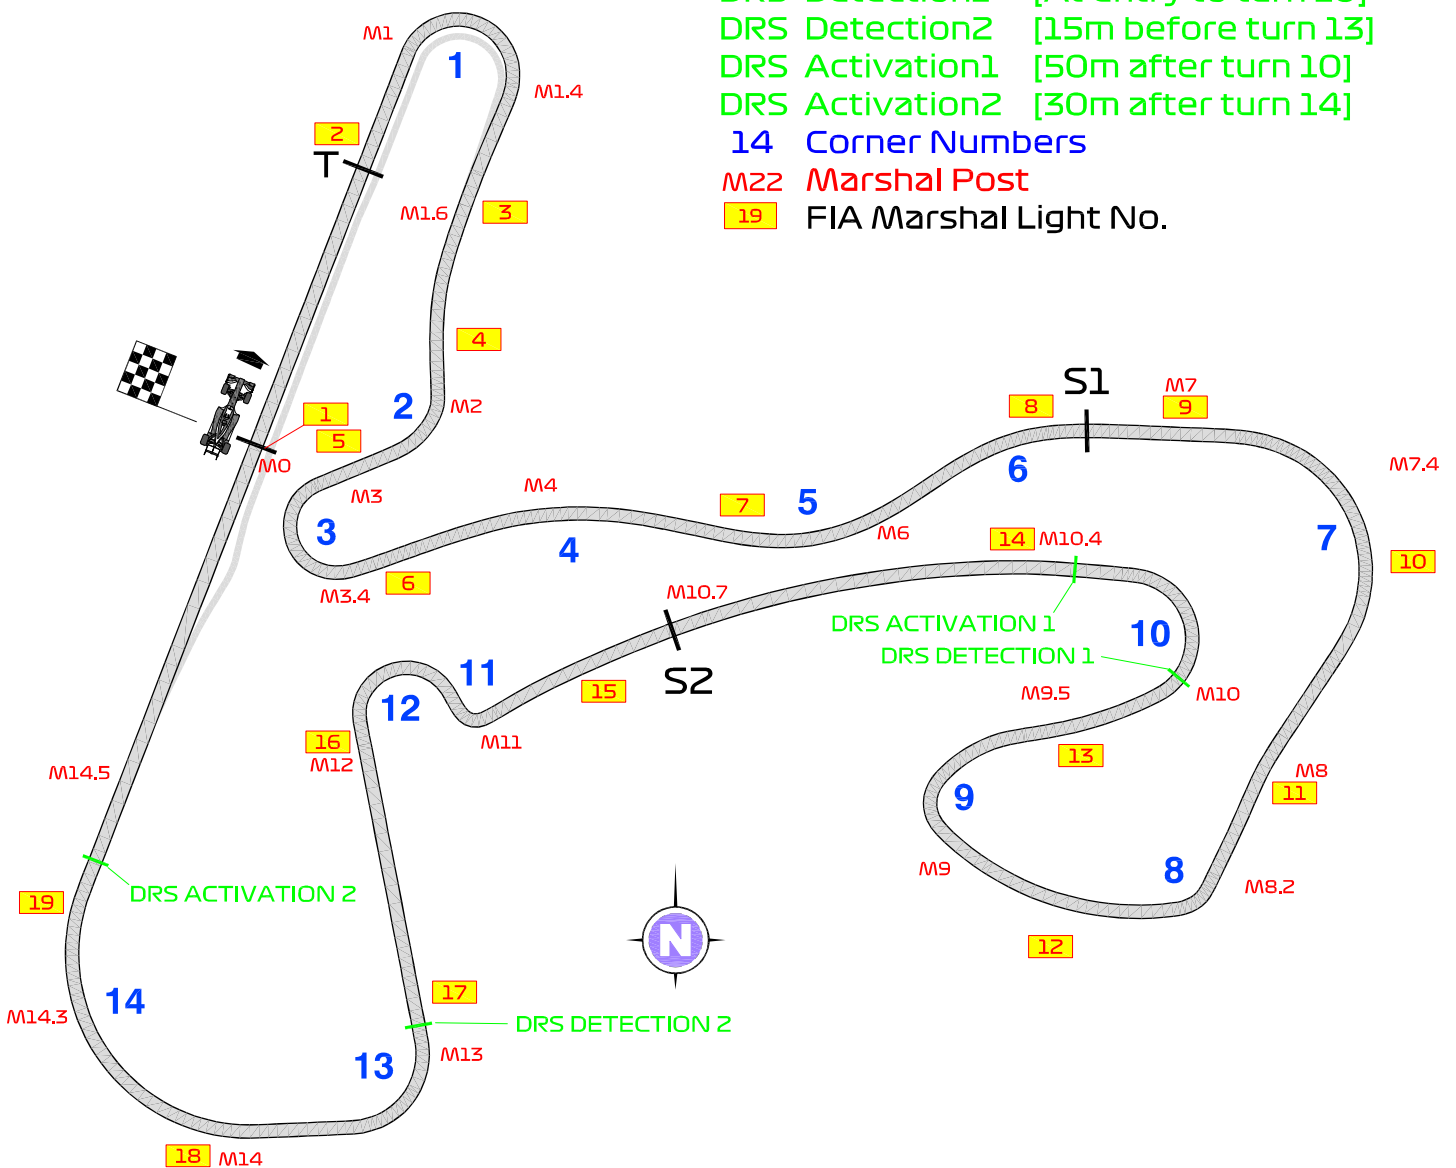

2021 ZANDVOORT EVENT

2 to 5 september 2021

From	The Stewards	Document	1
To	All Teams, All Officials	Date	02 September 2021
		Time	10:09

Title Track map

Description Track map

Enclosed F3 DOC 01 - 2021 ZANDVOORT - Track Map.pdf

Dennis Dean

Istvan Moni

Natalie Corsmit

The Stewards

FORMULA 1 HEINEKEN DUTCH GRAND PRIX 2021 - Zandvoort

Circuit Map

- Start Line
- Control Line
- S1 Sector 1 [110m before turn 7]
- S2 Sector 2 [150m before turn 11]
- T Speed Trap [95m before turn 1]
- DRS Detection1 [At entry to turn 10]
- DRS Detection2 [15m before turn 13]
- DRS Activation1 [50m after turn 10]
- DRS Activation2 [30m after turn 14]
- 14 Corner Numbers
- M22 Marshal Post
- 19 FIA Marshal Light No.

Circuit Centreline Length = 4.259km